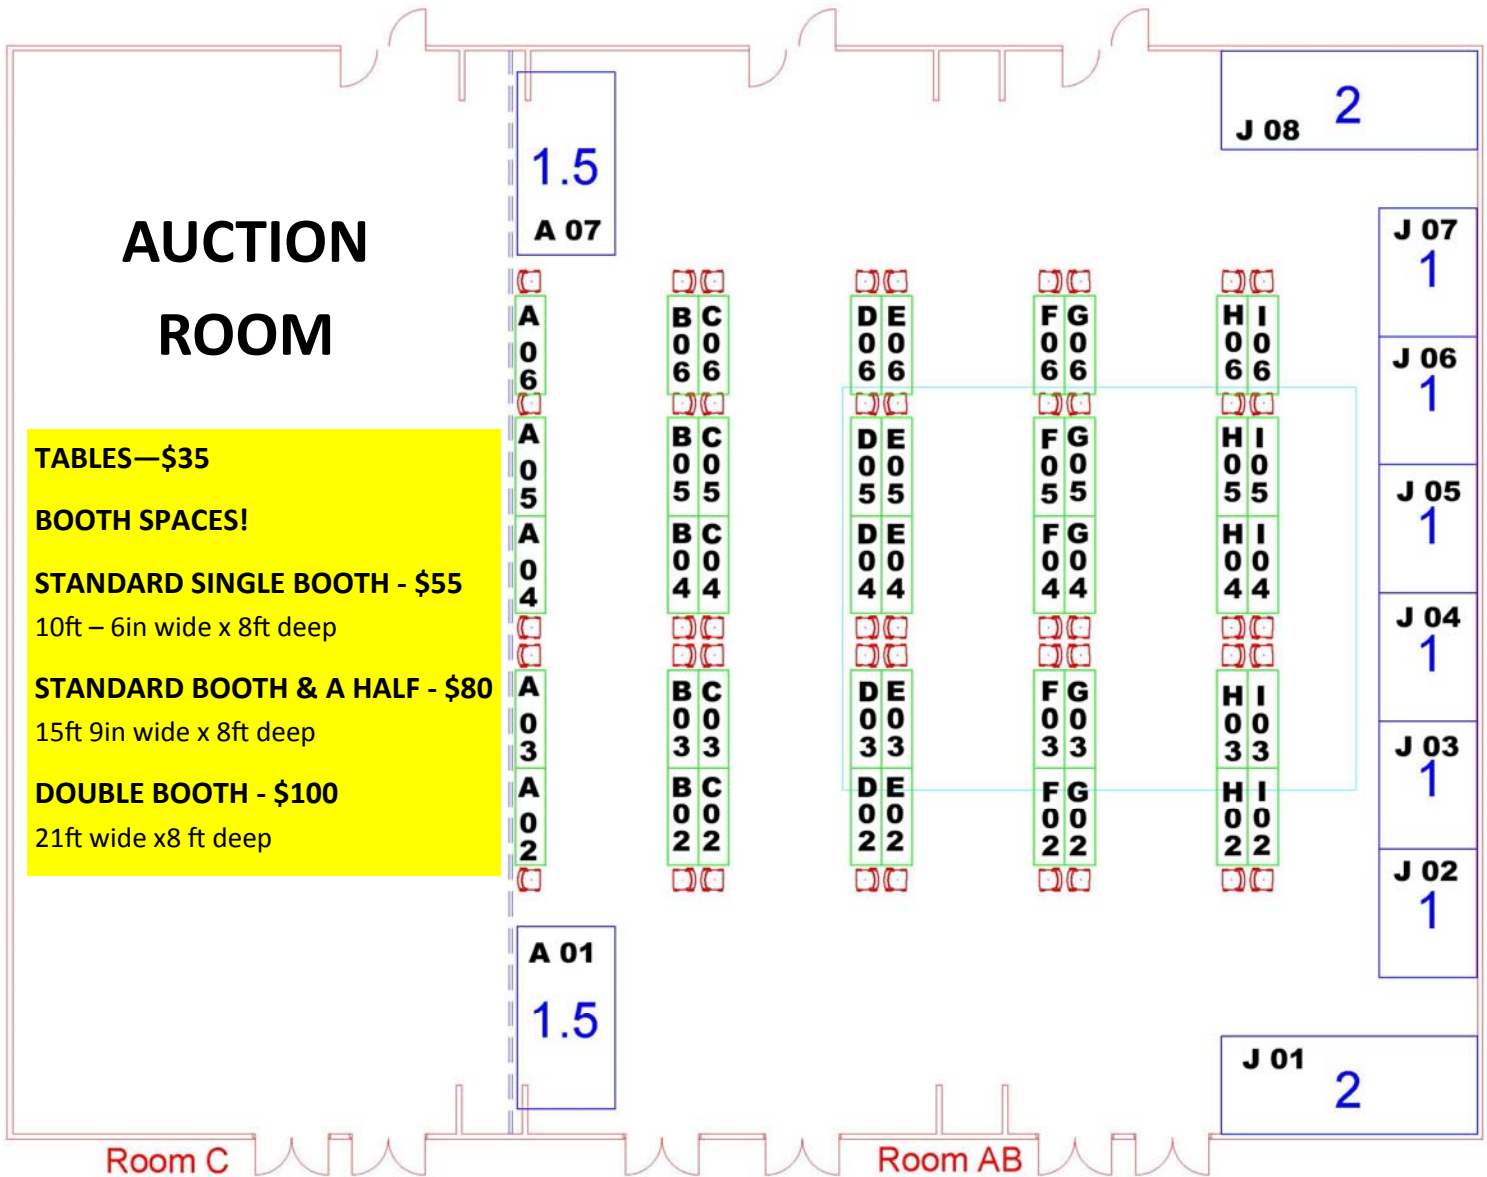

# 2016 FLOOR PLAN

## SHOW & SALE SELLER SCHEDULE

Moved In	12:30 pm – 12:45 pm
Unpack and Set Up	12:45 pm - 1:30 pm
Show Time	1:30 pm - 4:00 pm
Move Out	4:00 pm