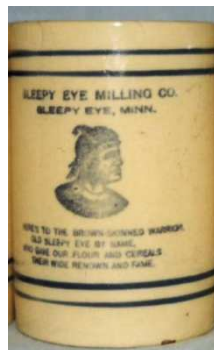

7. Old Sleepy Eye Cobalt Stein, 7 1/4" tall.

8. Old Sleepy Eye #3 & 1 blue rim pitchers, 6 3/8" tall and 4" tall.

9. Old Sleepy Eye #2 blue rim pitcher, 5 1/4 " tall.

No picture

10. Old Sleepy Eye #5 blue- grey pitcher, 8 1/2" tall.

11. Old Sleepy Eye #3 blue- grey pitcher, 6 3/8" tall.

12. Old Sleepy Eye #2 blue-grey pitcher, 5 1/4" tall.

13. Old Sleepy Eye #1 blue-grey pitcher, 4" tall.

#5, #3, #2 #1 Blue-Grey Pitchers:

14. Old Sleepy Eye #2 blue & white pitcher, 5 1/4" tall.

15. Old Sleepy Eye blue & white mug, 4 3/8" tall.

16. Old Sleepy Eye verse mug, approximately 4 1/2" tall.

17. 1985 Old Sleepy Eye Convention Commemorative, blue & white pitcher.

Front:

Back:

18. 1991 Old Sleepy Eye Convention Commemorative, blue & white sugar bowl.