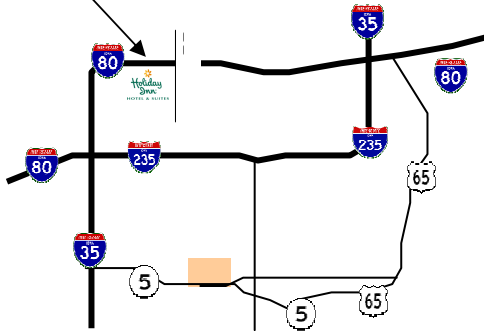

# Driving Directions & Transportation - 3

**General Location:** The Hotel and Bennigan's are located in the suburb of Urbandale and just south of the suburb of Johnston on Merle Hay Road and Interstates 80/35. Merle Hay Road is the major North-to-South thoroughfare in Des Moines and is recognized as the central east/west and north/south location in the State of Iowa.

**Directions From Des Moines Int'l Airport:** Travel South on Fleur Avenue 1 block, to Army Post Road. Follow Army Post Road 6 miles to Interstate 35. Continue North on Interstate 35 until it merges with Interstate 80. Exit on #131, Merle Hay Road. Hotel is ½ block south of the Interstate on the right.

**Directions From Omaha/West:** Travel on eastbound Interstate 80. Continue northeast on Interstate 80/35 from West Des Moines. Exit on #131, Merle Hay Road & I-80/35, turn south onto Merle Hay Road. Hotel and Bennigan's are ½ block south of the Interstate on the right.

**Directions From Kansas City/South:** Travel on northbound Interstate 35. Exit on #131, Merle Hay Road & I-80/35, turn south onto Merle Hay Road. Hotel and Bennigan's are ½ block south of the Interstate on the right.