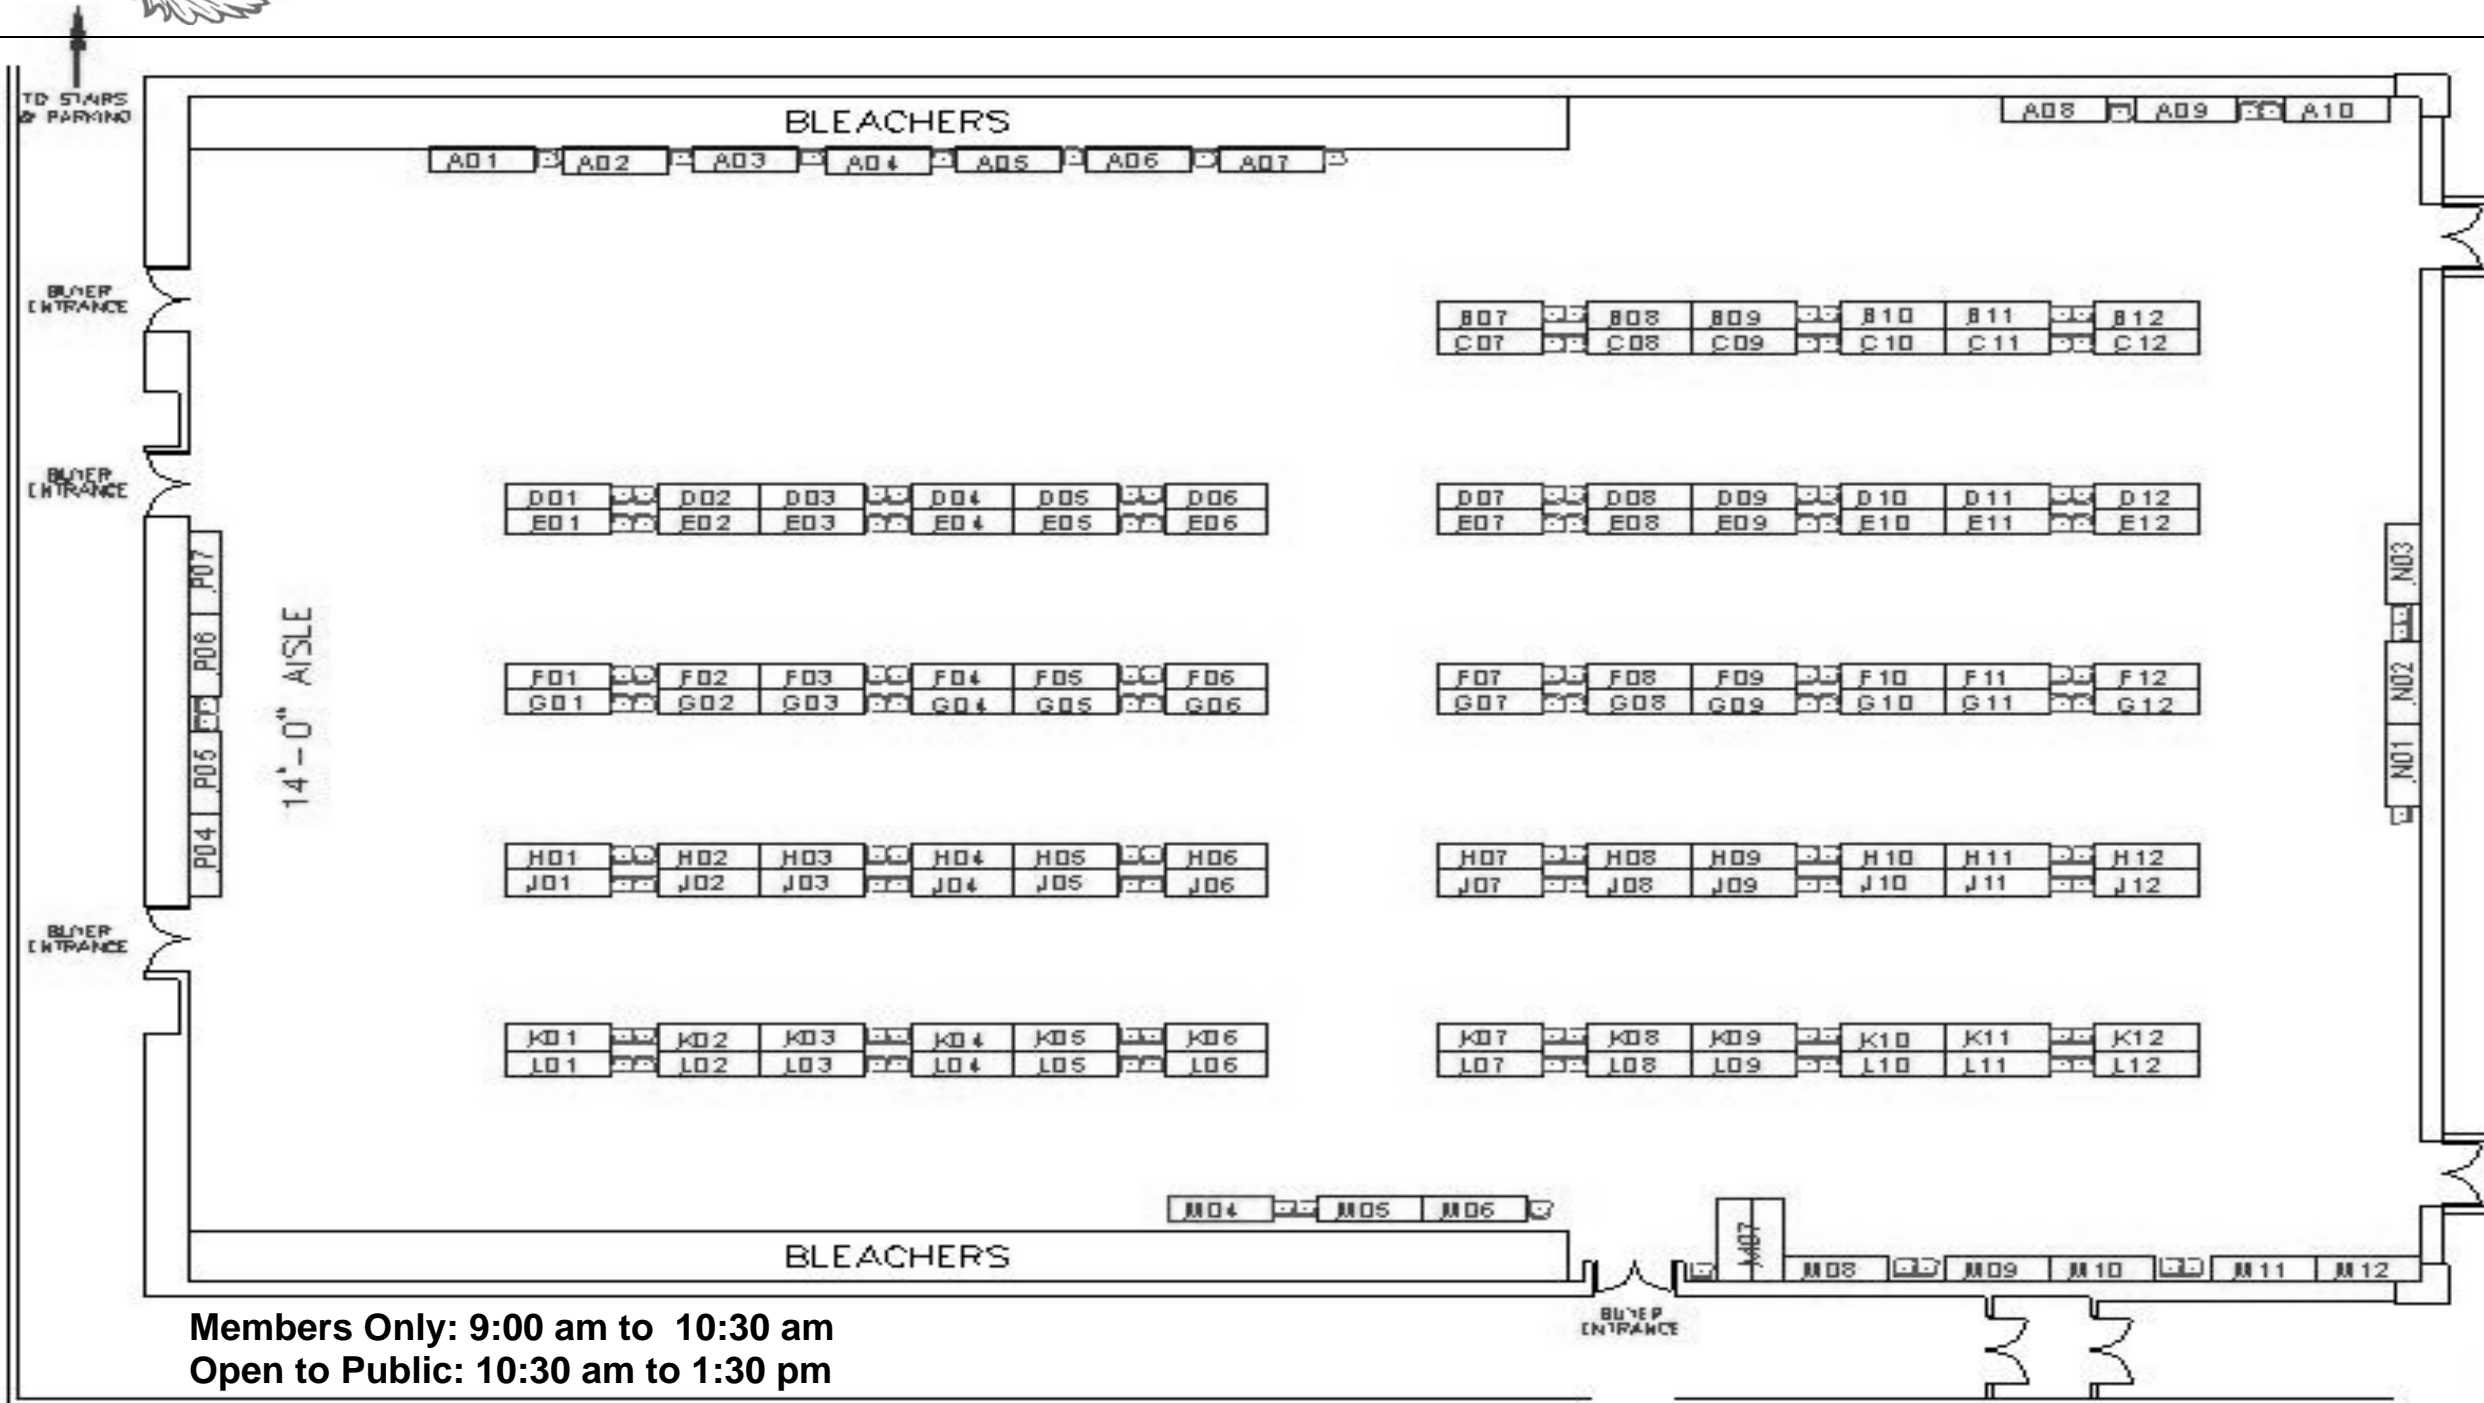

2011 Annual Convention Show & Sale Floor Plan

Red Wing High School
Saturday, July 9, 2011

ALPHABETICAL

Rick Allen L12
 Dan Allers D9-11
 Becky Anderson A6
 Kevin Andersen A7
 Mike Anderson D12
 Doug Arndt B6
 Ann Bagnoli J9
 Tom Bartlewski E12
 Craig Bell D7
 Lyle Berman F10
 Christine Boone C8-9
 Eva Booth J7
 James Brown C7
 Janice Bush G11
 Mark Cellotti G 8-9
 Darrell Dass J4-5
 Denny Decker H 8
 Betsy Deets D4-5
 Dan DePasquale B7
 Darlene Dommel M5-6
 Mark Ebertowski J12
 Darrell Eiffler M11-12
 Ephriam Pottery H 1-3
 Dale Erickson D2-3
 Jeff Floyd K4
 Alan Frolek E4
 Joe Fox H7
 Ron Geisinger L11
 Burley Green H5
 Alan Gruendemann H4
 Garald Guge G7
 Dave Hallstrom L3
 Eric Hansen N2-3
 George Hansen N1
 Ruth Hauge M4
 Gaylord Helmbrecht F11
 Jeff Huppert K11-12
 Jay Juergens H12
 Monica Keding K8-9