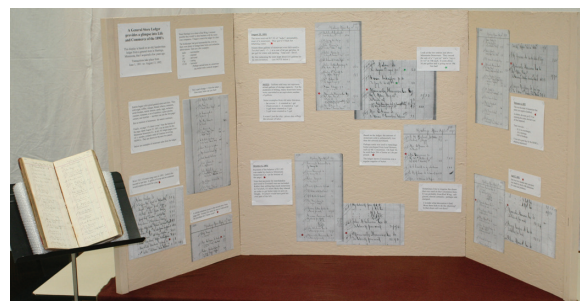

Best of Show: "Old Store Ledger with MSWCo. entries" by Steve Johnson.