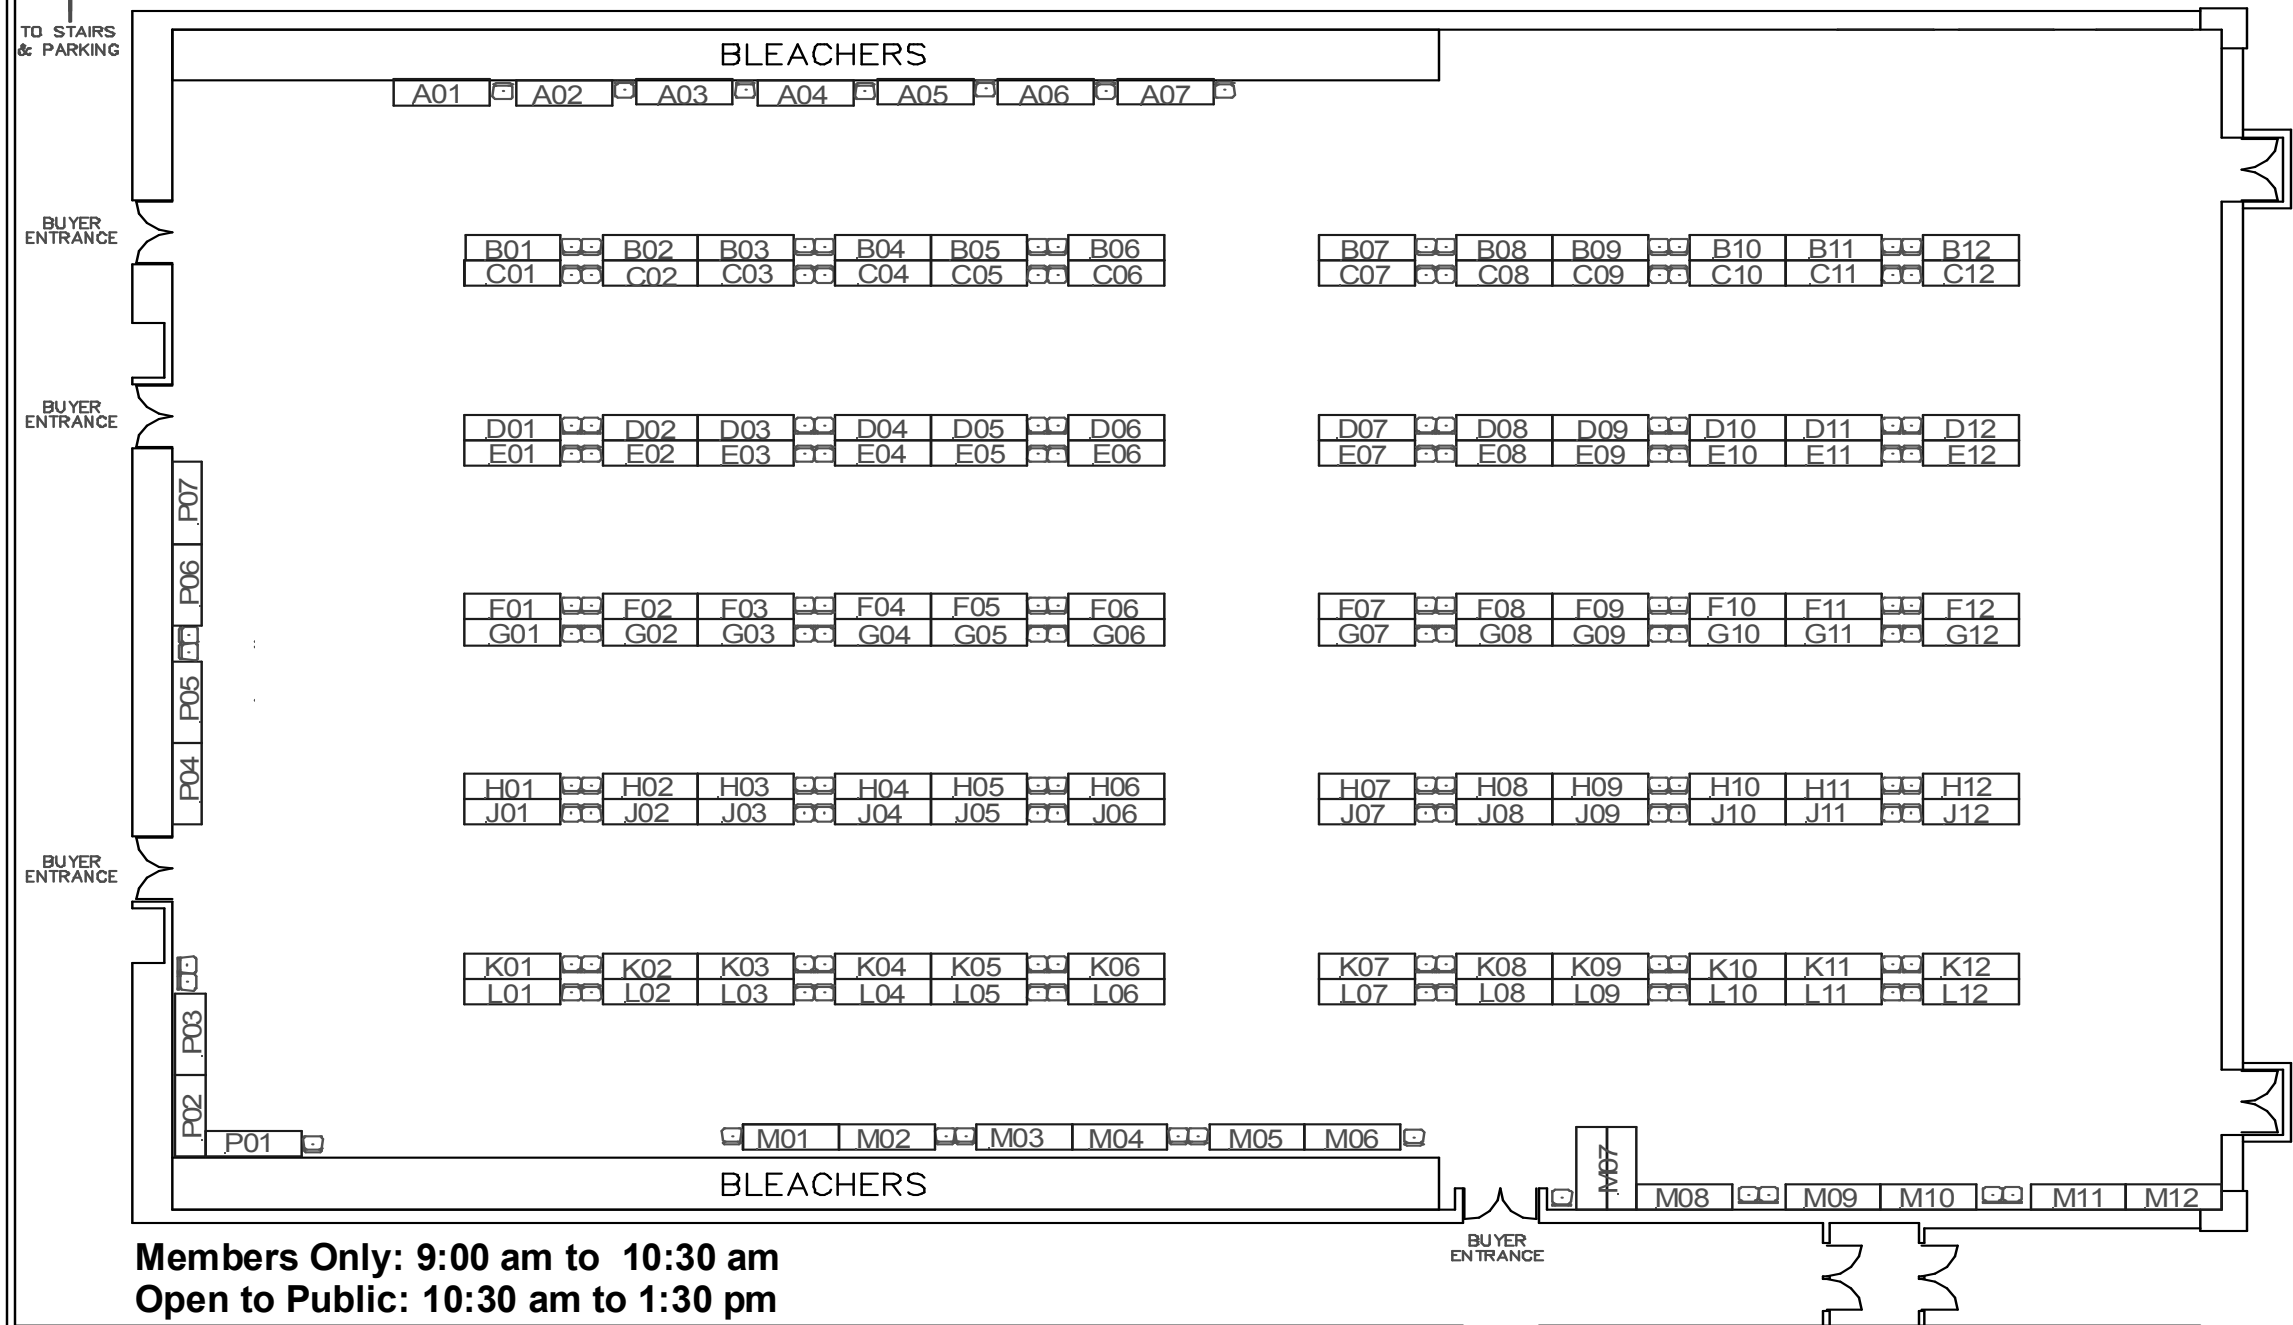

2010 Annual Convention Show & Sale Floor Plan

Red Wing High School
Saturday, July 10, 2010

ALPHABETICAL

Rick Allen L12
 Dan Allers D9-11
 Becky Anderson A6
 Kevin Andersen A7
 Mike Anderson D12
 Doug Arndt B6
 Mary Bang M1-2
 Tom Bartlewski H13
 Craig Bell D7
 Sandra Bell C1-2
 Lyle Berman F10
 Christine Boone C8-9
 Eva Booth J7
 James Brown F7
 Mark Cellotti G7-9
 Darrell Dass J4-5
 Denny Decker H8-9
 Betsy Deets B4-5
 Dan DePasquale B7
 Darlene Dommel M5-6
 John Dougherty J12
 Darrell Eiffler M11-12
 Ephraim Pottery P1-3
 Dale Erickson B2-3
 Joe Fox H7
 Burley Green G4-5
 Garald Guge G6
 Ron Geisinger L 11
 Ruth Hauge M3
 Gaylord Helmbrecht F11
 Lynn Huppert K11
 Jeff Huppert K12
 Dean Jones G3
 Marvin Juel G2
 Jay Juergens H12
 Monica Keding K8-9
 Jean Kelley K4
 Steve Ketcham K5-6
 Betty Knutzen E3

Homer Twigg H4-5
 Steve Ulmen G1
 Gary Weinkauf L6
 Paul Wichert D2
 Barb Williams F3
 Ken Williams F1-2
 Kent Williamson K7
 Steve Wipperling G10-11
 Gary Wisbar E6

TABLE LOCATION

Mike Robinson A1
 Russa Robinson A2
 Russa Robinson A3
 Curt Nyberg A4
 Curt Nyberg A5
 Becky Anderson A6
 Kevin Andersen A7
 Pat Lucke B1
 Dale Erickson B2
 Dale Erickson B3
 Betsy Deets B4
 Betsy Deets B5
 Doug Arndt B6
 Dan DePasquale B7
 Steve Showers B8
 Steve Showers B9
 Barb Pavloski B10
 Barb Pavloski B11
 Show & Sale B12
 Sandra Bell C1
 Sandra Bell C2
 OPEN C3
 OPEN C4
 Carl Schessler C5