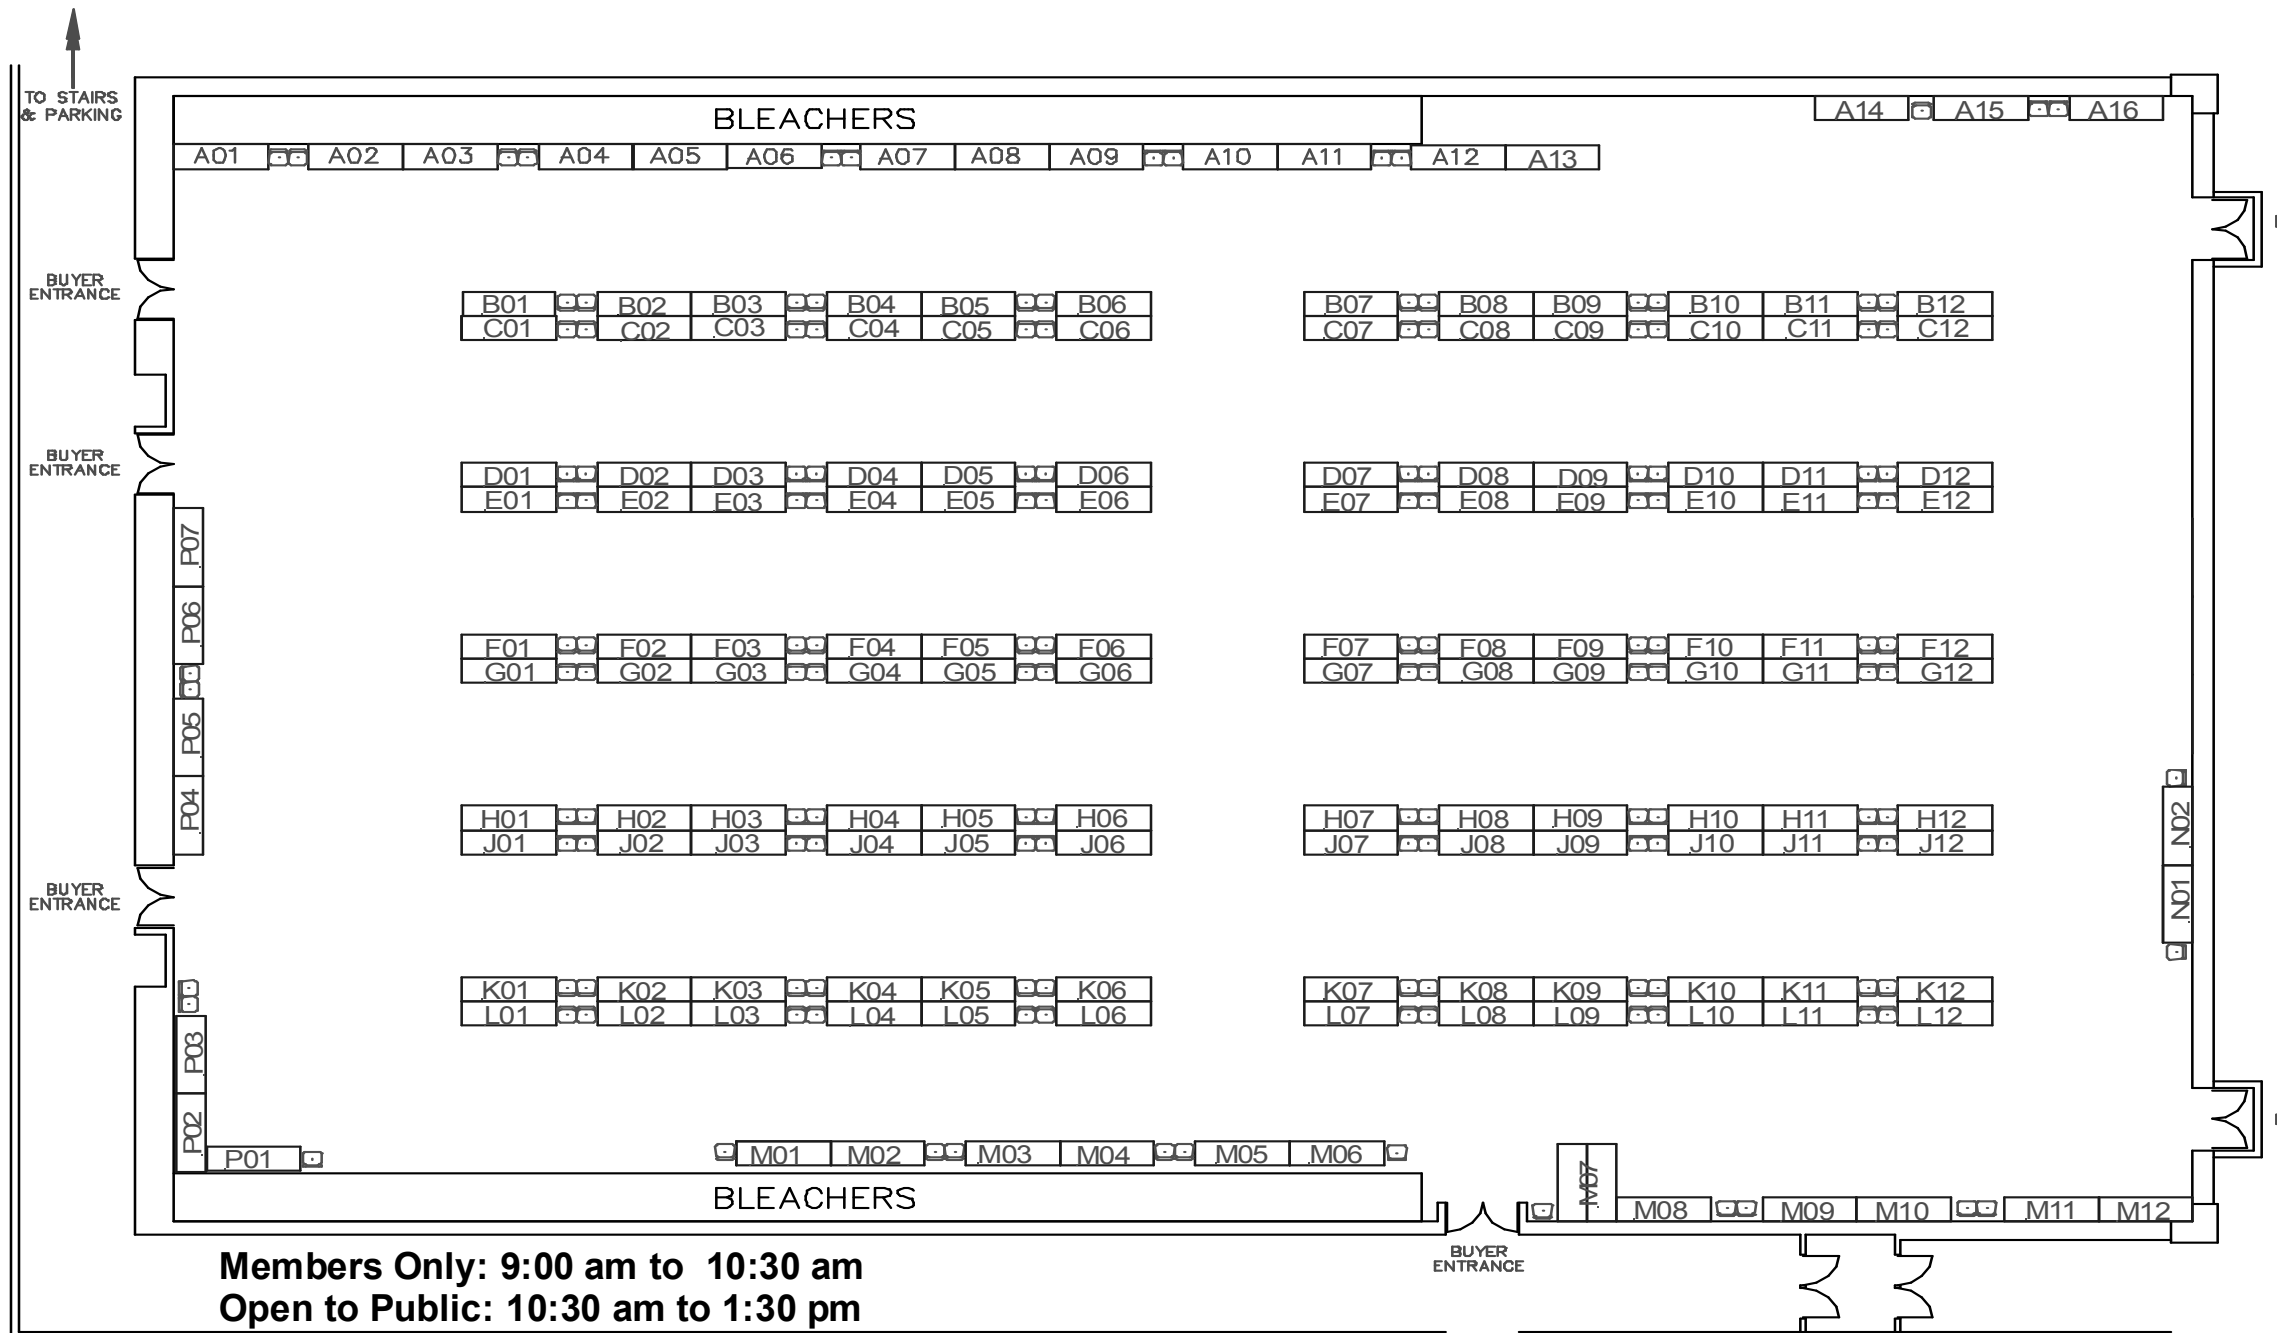

2009 Annual Convention Show & Sale Floor Plan

Red Wing High School
Saturday, July 11, 2009

ALPHABETICAL

Rick Allen L12
 Dan Allers D9-11
 Dayton Amundson J12
 Becky Anderson A12
 Kevin Andersen A13
 Mike Anderson F8-9
 Doug Arndt A15
 Tom Bartlewski G12
 Mary Banaszak A14
 Mary Bang M1-2
 Craig Bell D7
 Sandra Bell C1-2
 Wayne Bell C7
 Lyle Berman F10
 Christine Boone C8-9
 Eva Booth J7
 James Brown F7
 Mark Cellotti G7-9
 Susie Cox G1-2
 Darrell Dass J4-5
 Denny Decker H8-9
 Betsy Deets B4-5
 Darlene Dommel M5-6
 Scott Draves H1-3
 Darrell Eiffler M11-12
 Ephraim Pottery P1-3
 Dale Erickson B2-3
 Dino Fire K1
 Joe Fox H7
 Ron Geisinger L11
 Burley Green G4-5
 Garald Guge G6
 Dave Hallstrom A16
 Eric Hansen N1-2
 Ruth Hauge M3
 Loretta Helmbrecht F11
 Sandy Hokanson A7-9
 Lynn Huppert K11
 Jeff Huppert K12
 Dean Jones G3
 Jay Juergens H12
 Monica Keding K8-9
 Steve Ketcham K5-6

Mark Tlusty E8-9
 Ann Tucker E7
 Gary Weinkauf L6
 Paul Wichert D2
 Barb Williams F3
 Ken Williams F2
 Kent Williamson K7
 Steve Wipperling G10
 Gary Wisbar E6
 Ken Zukoski J8-9

TABLE LOCATION

Mike Robinson A1
 Russa Robinson A2
 Russa Robinson A3
 Terry Schuett A4
 Terry Schuett A5
 Terry Schuett A6
 Sandy Hokanson A7
 Sandy Hokanson A8
 Sandy Hokanson A9
 Curt Nyberg A10
 Curt Nyberg A11
 Becky Anderson A12
 Kevin Andersen A13
 Mary Banaszak A14
 Doug Arndt A15
 Dave Hallstrom A16
 Richard Loveland B1
 Monna Erickson B2
 Dale Erickson B3
 Betsy Deets B4
 Betsy Deets B5
 Jean Kvols B6
 Steve Showers B7
 Steve Showers B8
 Steve Showers B9
 OPEN B10